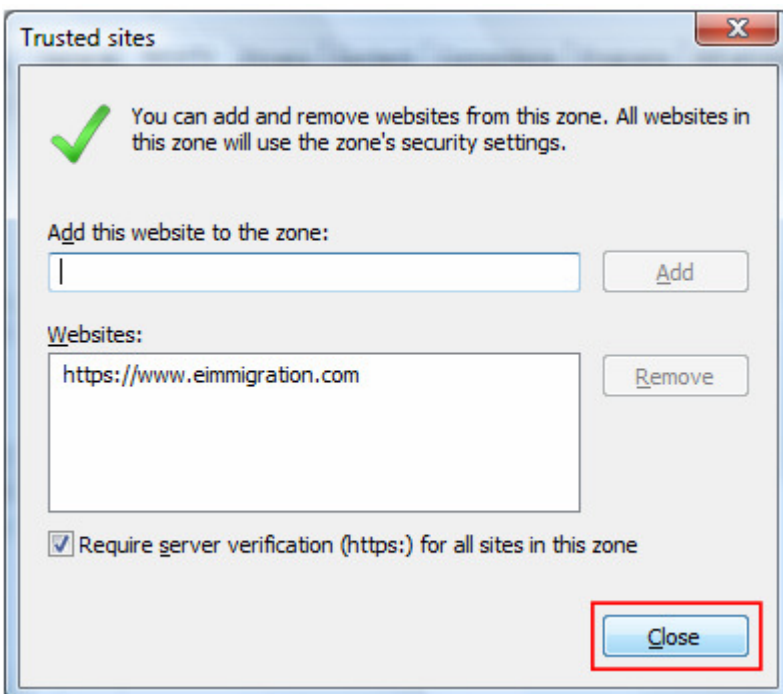

8) Click the **Close** button, and you are back to the **Internet Options Security** screen.