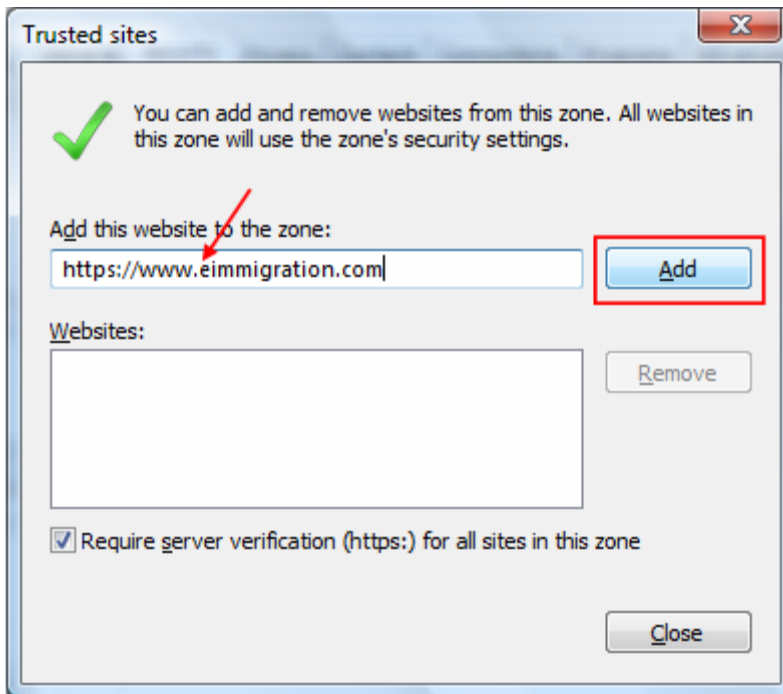

### Allow Signed ActiveX controls to be downloaded

1) If you see a message in the Information bar, click where it reads **click here...**

2) Click on **Run ActiveX Control**

## Allow Scripting of ActiveX controls marked safe and set EIMMIGRATION.COM as Trusted Site.

- 1) Open Internet Explorer.
- 2) Select **Tools** from the Menu Bar, and click on **Internet Options**.

- 3) Click the **Security** tab.

- 4) Highlight **Trusted Sites** by clicking on it once.
- 5) Uncheck the “Enable Protected Mode” checkbox.

6) Click the **Sites** button.

7) Type "https://www.eimmigration.com" and click the **Add** button.