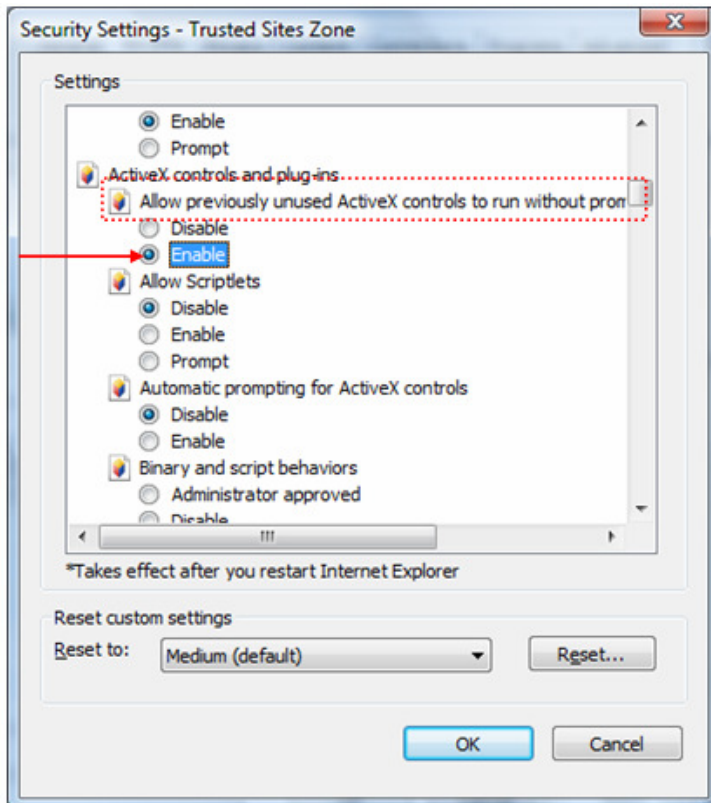

NOTE: use HTTPS (with an "S") and not HTTP

8) Click the **Close** button, and you are back to the **Internet Options Security** screen.

## Allow ActiveX controls to run within the browser

1) Click the **Custom level** button.

## Under Windows Vista

2) Scroll down, locate and **enable** the following setting:

- **Allow previously unused ActiveX controls to run without...**