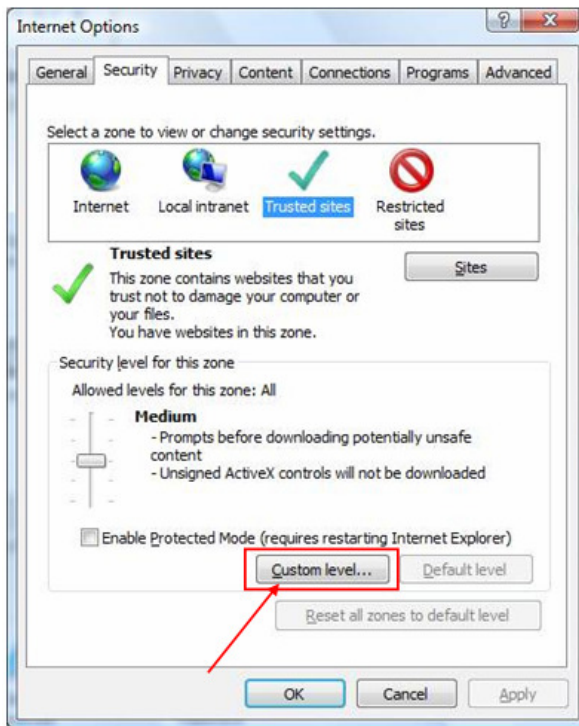

Allow ActiveX controls to run within the browser

1) Click the **Custom level** button.