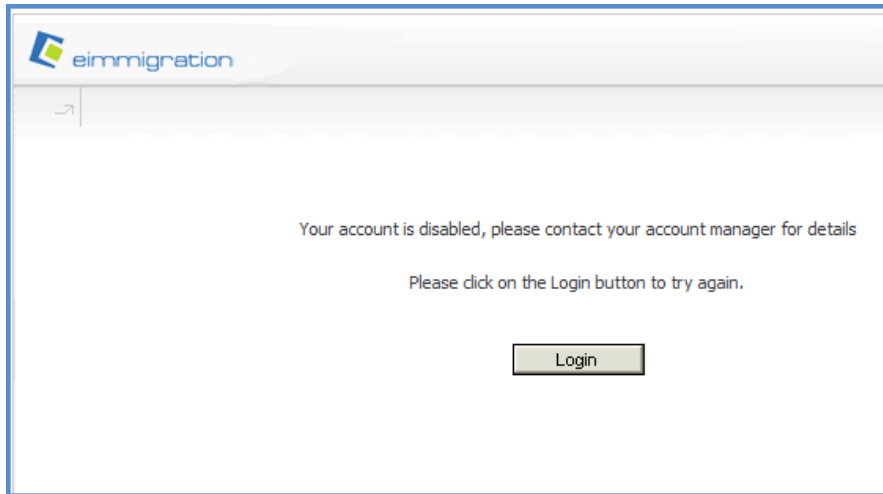

3) The URL displayed in the address bar of your browser is not your law firms URL

SOLUTION:

- Verify in the address bar of your browser that you are using your law firms URL.

4) Account is disabled because payment has not been applied.

SOLUTION:

- Payment has not been applied, to make payment contact your sales representative at 1-800-617-4202.
- You have reached the maximum amount of active users. If you want to purchase an additional license please contact your sales representative at 1-800-617-4202.

Related Articles:

Attorney Cannot Access Eimmigration Website:

<http://www.cerenade.com/eimmigration/AttorneyCannotAccessEimmWebsite.pdf>

For more information and articles, please visit www.eimmigration.com